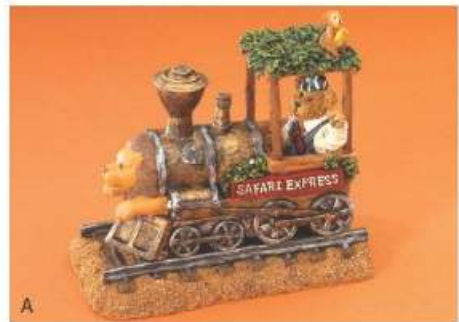

Bearstone Train Series

The Fun Never Ends on a Train Ride With Friends!

- Each handcrafted, safari-themed railroad car depicts a scene of fun and excitement as the bears travel along the train tracks
- No detail overlooked! From the tiny lit' animals that hitch a ride on the train to the shiny metallic train and railroad tracks, our master artisans capture the essence of good ol' safari fun!
- First three introductions of a 6-piece collection.
- Hand-numbered 3,600 piece editions.

A. 4015180

\$24.99

4.5"H

NEW! Ernest the Engineer & The Safari Express Locomotive... All Aboard!

Bottom Stamp: "Focus on the journey, not the destination. Joy is found not in finishing an activity but in doing it."
- Greg Anderson

B. 4015992

\$24.99

3.5"H

NEW! Zeb the Zebra with Zoey and Zac... What a View!

Bottom Stamp: "A journey is best measured in friends rather than miles"
- Tim Cahill

C. 4015993

\$24.99

4.5"H

NEW! Ginny the Giraffe with Gage, Gracie and Graham... And Away We Go!

Bottom Stamp: "Good company in a journey makes the way seem shorter."
- Izaak Walton