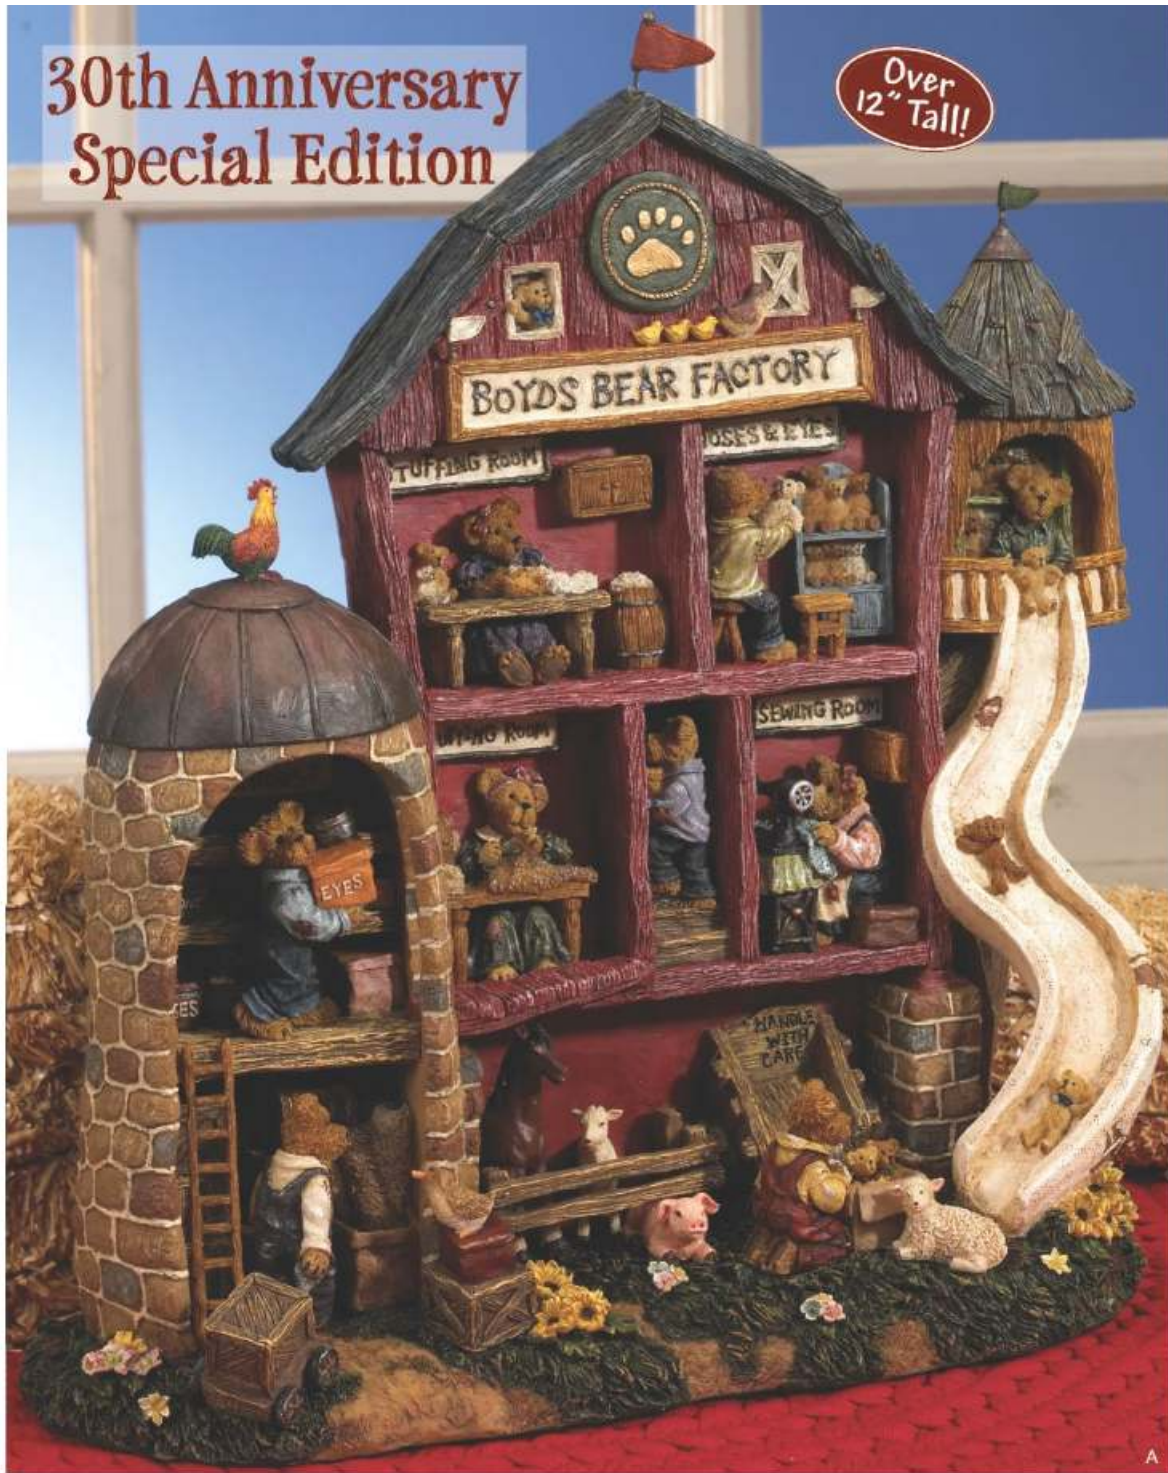

30th Anniversary Special Edition

Over
12" Tall!

- A tribute to 30 years of friendship, memories... and makin' bears!
- Original sculpt involved over 200 hours of sculpting and painting!
- Depiction of a day in the life at the Boyds Bear Factory with 9 whimsical scenes featuring over 15 adorable Boyds® characters.
- Incredible detail throughout entire piece from the varying barn textures to the unique expressions on each characters' face.
- Bottom Stamp: "A wise man once said, and I know that it's true, when you do what you love, you love what you do." - Unknown.